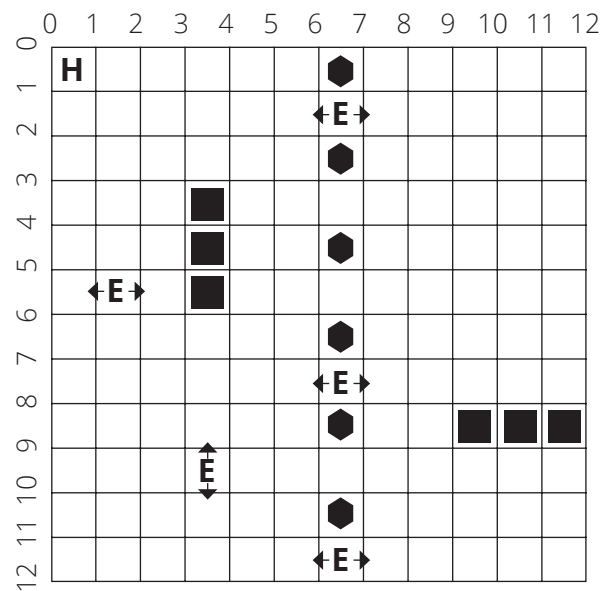

SpawnHero

Level 1

Key	
H	spawnHero
■	placeWall
←E→ ↑E↓	spawnEnemy
⬠	placeGem
Ⓛ	Slow PowerUp
Ⓡ	Freeze PowerUp
Ⓢ	Speed PowerUp

Level 2

Level 3

SpawnHero

Level 4

Level 5