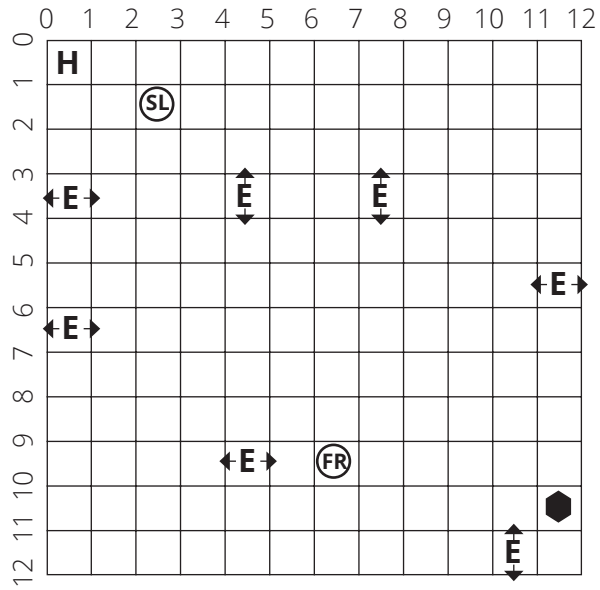

SpawnHero

Level 1

Key	
H	spawnHero
■	placeWall
←E→ ↑E↓	spawnEnemy
⬠	placeGem
Ⓛ	Slow PowerUp
Ⓡ	Freeze PowerUp
Ⓢ	Speed PowerUp

Level 2

Level 3

SpawnHero

Level 4

Level 5