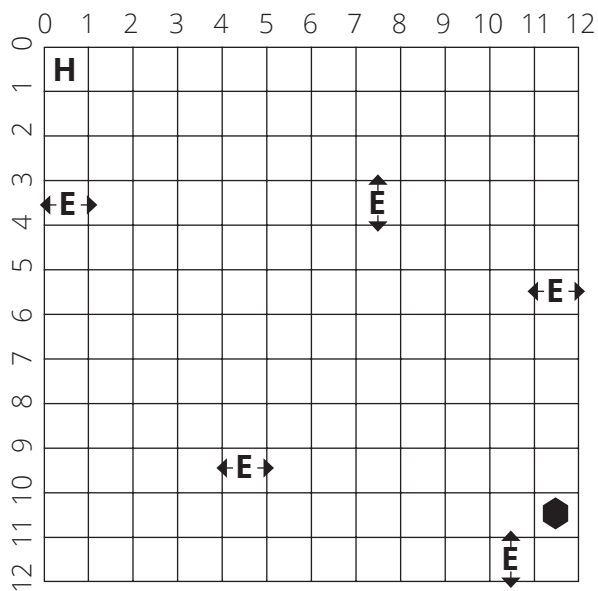

SpawnHero

Level 1

Key	
H	spawnHero
■	placeWall
←E→ ↑E↓	spawnEnemy
⬠	placeGem
Ⓛ	Slow PowerUp
Ⓡ	Freeze PowerUp
Ⓢ	Speed PowerUp

Level 2

Level 3

SpawnHero

Level 4

Level 5