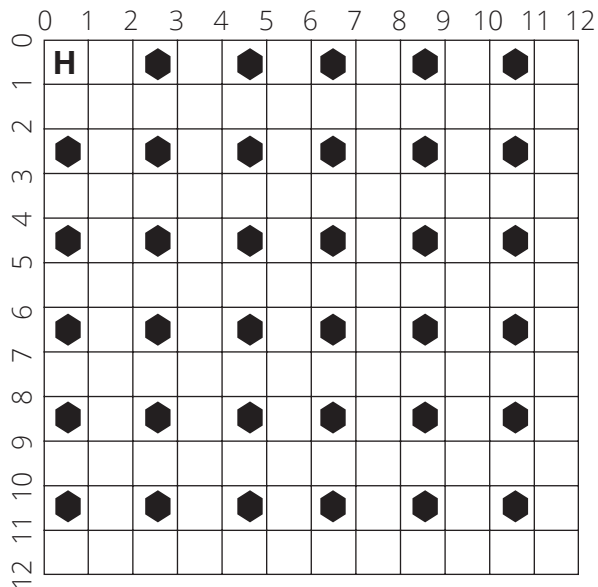

SpawnHero

Level 1

Key	
H	spawnHero
■	placeWall
←E→ ↑E↓	spawnEnemy
⬠	placeGem
Ⓛ	Slow PowerUp
Ⓡ	Freeze PowerUp
Ⓢ	Speed PowerUp

Level 2

Level 3

SpawnHero

Level 4

Level 5